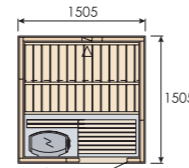

Sauna Room

EMS1000

Code: 88400101

- 1m x 1m Sauna Room
- 1000 x 1000 x 2050 mm
- Spruce Wood Panels
- Tempered Glass Door 6mm
- 2 Spruce Bench 860 x 400mm with bench surround
- 1 Lampshade with Lamp
- Sauna wooden floor base
- 1 Wood Bucket 4lts.
- 1 Wood Ladle 36cm
- Sand Glass and Thermo-hydrometer (Recommended Heater: 2.3kW)

EMS1500

Code: 88400201

- 1.5m x 1.5m Sauna Room
- 1500 x 1500 x 2050mm
- Spruce Wood Panels
- Tempered Glass Door 6mm
- 2 Spruce Benches 1360 x 400mm with bench surround
- 2 Lampshade with Lamp
- Sauna wooden floor base
- 1 Wood Bucket 4lts.
- 1 Wood Ladle 36cm
- Sand Glass and Thermo-hydrometer (Recommended Heater: 6kW)