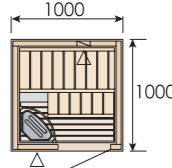

Sauna Room

EMS1000

Code: 88400101

- 1m x 1m Sauna Room
- 1000 x 1000 x 2050 mm
- Spruce Wood Panels
- Tempered Glass Door 6mm
- 2 Spruce Bench 860 x 400mm with bench surround
- 1 Lampshade with Lamp
- Sauna wooden floor base
- 1 Wood Bucket 4lts.
- 1 Wood Ladle 36cm
- Sand Glass and Thermo-hydrometer (Recommended Heater: 2.3kW)