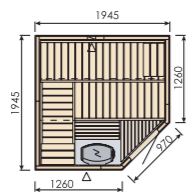

Sauna Room

EMS1000

Code: 88400101

- 1m x 1m Sauna Room
- 1000 x 1000 x 2050 mm
- Spruce Wood Panels
- Tempered Glass Door 6mm
- 2 Spruce Bench 860 x 400mm with bench surround
- 1 Lampshade with Lamp
- Sauna wooden floor base
- 1 Wood Bucket 4lts.
- 1 Wood Ladle 36cm
- Sand Glass and Thermo-hydrometer (Recommended Heater: 2.3kW)

EMS1500

Code: 88400201

- 1.5m x 1.5m Sauna Room
- 1500 x 1500 x 2050mm
- Spruce Wood Panels
- Tempered Glass Door 6mm
- 2 Spruce Benches 1360 x 400mm with bench surround
- 2 Lampshade with Lamp
- Sauna wooden floor base
- 1 Wood Bucket 4lts.
- 1 Wood Ladle 36cm
- Sand Glass and Thermo-hydrometer (Recommended Heater: 6kW)

EMS2000

Code: 88400301

- 2m x 2m Sauna Room
- 1950 x 1950 x 2050mm
- Spruce Wood Panels
- Tempered Glass Door 6mm with wooden frame
- 2 Spruce Benches 1800 x 500mm with bench surround
- 1 Spruce Bench 1300 x 500mm
- 3 Lampshade with Lamp
- Sauna wooden floor base
- 1 Wood Bucket 4lts.
- 1 Wood Ladle 36cm
- Sand Glass and Thermo-hydrometer (Recommended Heater: 6kW)