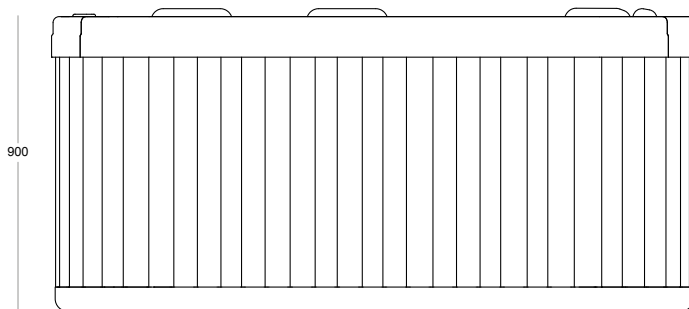

Opportunities to choose, to desire

zen

FAVORIT

Dimensions: 2180 × 2180mm
Dimenzije: 2180 × 2180mm

5

Number of seats
Broj mesta

FAVORIT

zen
TOP

Dimensions: 2180 × 2180mm
Dimenzije: 2180 × 2180mm

Height: 900mm
Visina: 900mm

Depth: 840mm
Dubina: 840mm

zen
FRONT