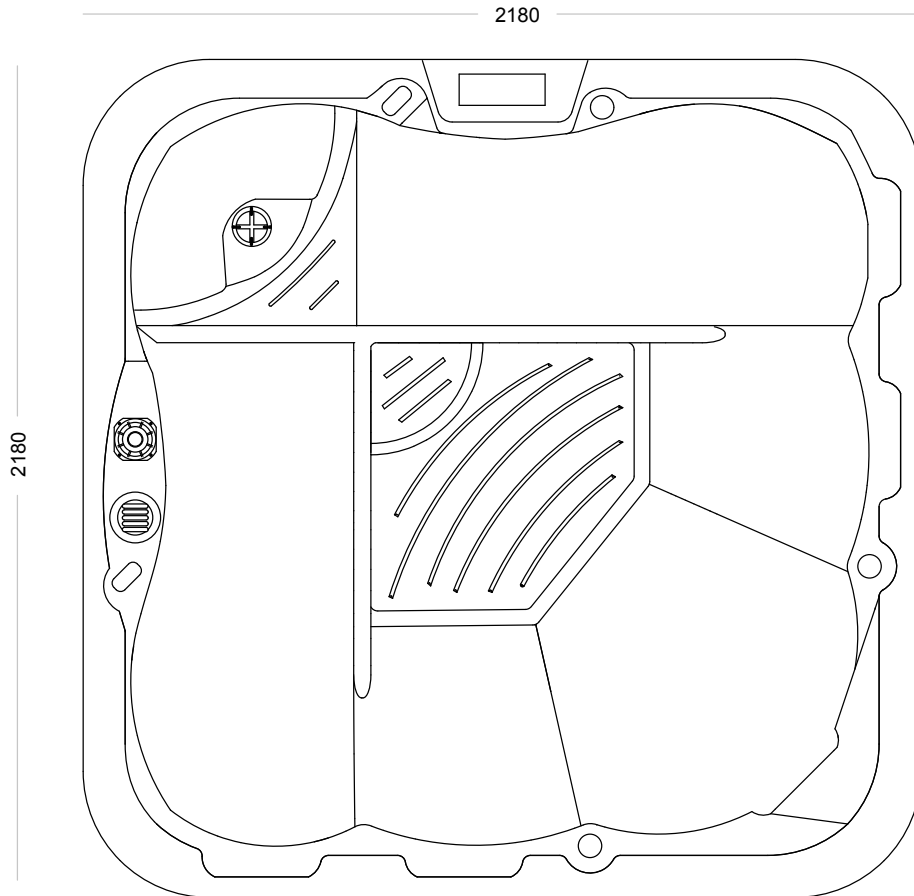

Opportunities to choose, to desire

zen

FAVORIT

Dimensions: 2180 × 2180mm
Dimenzije: 2180 × 2180mm

5

Number of seats
Broj mesta

FAVORIT

zen
TOP

Dimensions: 2180 × 2180mm
Dimenzije: 2180 × 2180mm

Height: 900mm
Visina: 900mm

Depth: 840mm
Dubina: 840mm

zen
FRONT