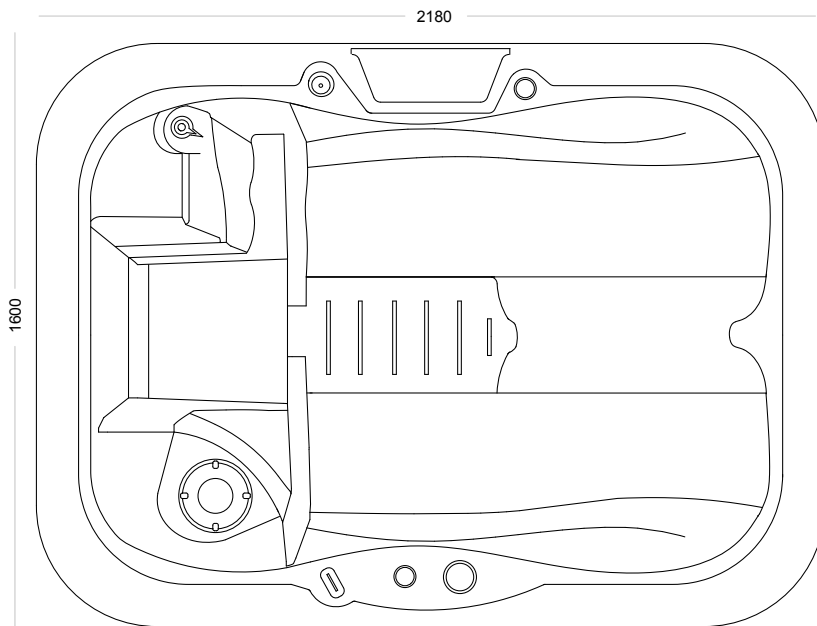

Together staring at the same horizons

pearl

FAVORIT

Dimensions: 2180 × 1600mm
Dimenzije: 2180 × 1600mm

3

Number of seats
Broj mesta

FAVORIT

pearl TOP

Dimensions: 2180 × 1600mm
Dimenzije: 2180 × 1600mm

Height: 900mm
Visina: 900mm

Depth: 780mm
Dubina: 780mm

pearl FRONT